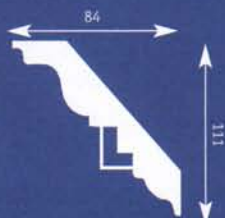

CC83036 Red Basswood EM 138 x 29mm 3.6m

CC70736 Red Basswood 140 x 21mm 3.6m
CC707036 Oak MC 140 x 21mm 3.6m

PM247 Pine 145 x 22mm Random

CC78436 Red Basswood MC 169 x 44mm 3.6m

HC238 Lime HC 2.4m

LENGTH: Supplied in fixed lengths as shown except where marked "Random". Random lengths vary between 1.5 - 4.2m. There is a fair spread of lengths in each bundle. We will NOT accept orders for specific lengths.