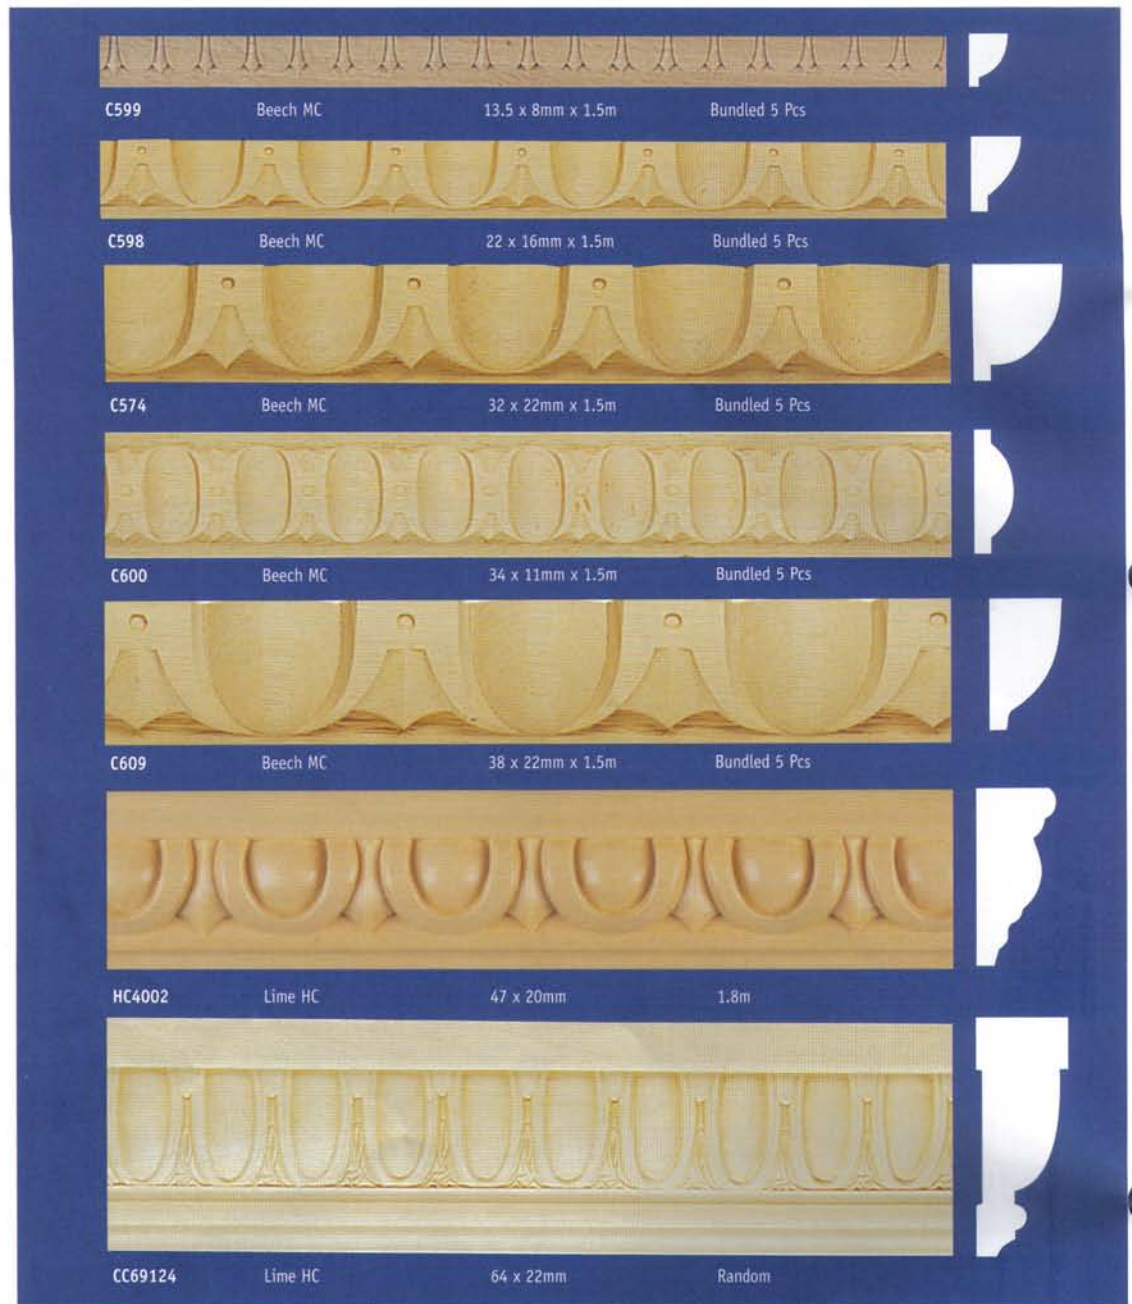

Egg & Darts

OVEST ET DARDS • EIERSTAB-LEISTEN

Samples available free of charge on request – contact our sales office on 0845 612 1893.