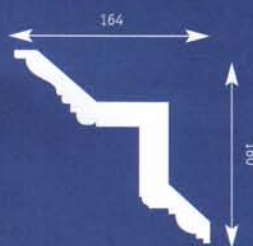

CC83036 Red Basswood EM 138 x 29mm 3.6m

CC70736 Red Basswood 140 x 21mm 3.6m
CC707036 Oak MC 140 x 21mm 3.6m

PM247 Pine 145 x 22mm Random

CC78436 Red Basswood MC 169 x 44mm 3.6m

HC238 Lime HC 2.4m

LENGTH: Supplied in fixed lengths as shown except where marked "Random". Random lengths vary between 1.5 - 4.2m. There is a fair spread of lengths in each bundle. We will NOT accept orders for specific lengths.