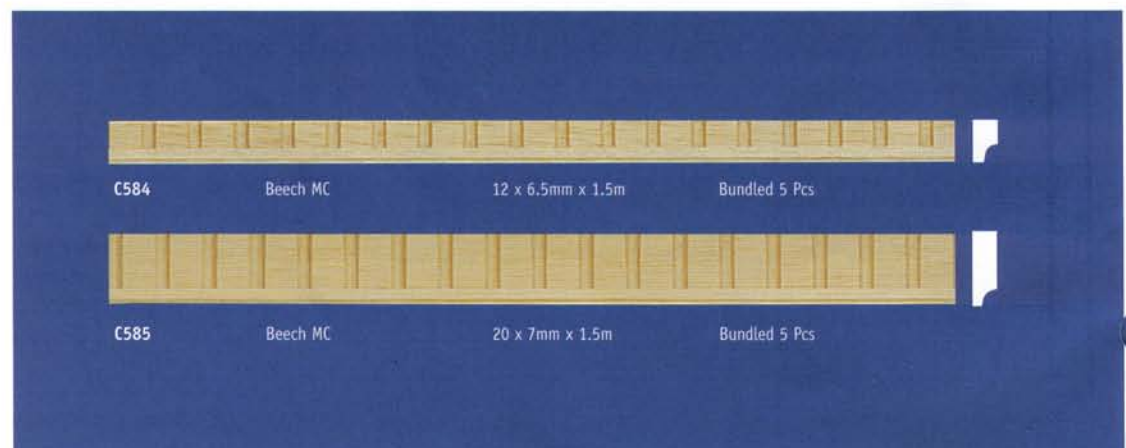

SPECIAL PRODUCTS

Designs available to order in any design, wood or size. Contact Special Products Department for information.

Tel: 0845 612 1893
Fax: 0845 612 1894
E-mail: specials@wintherbrowne.co.uk