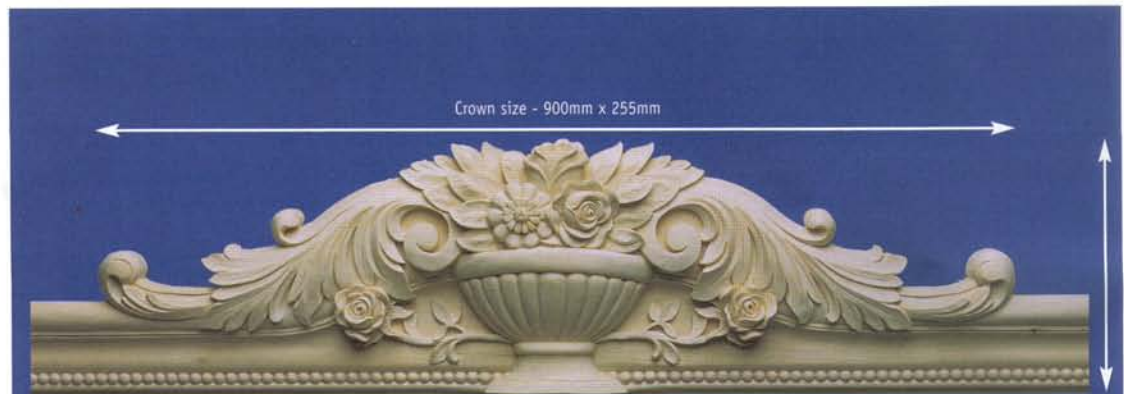

HC233 Lime HC 255mm x 90mm x 2.4m Use Moulding HC234 on page 8