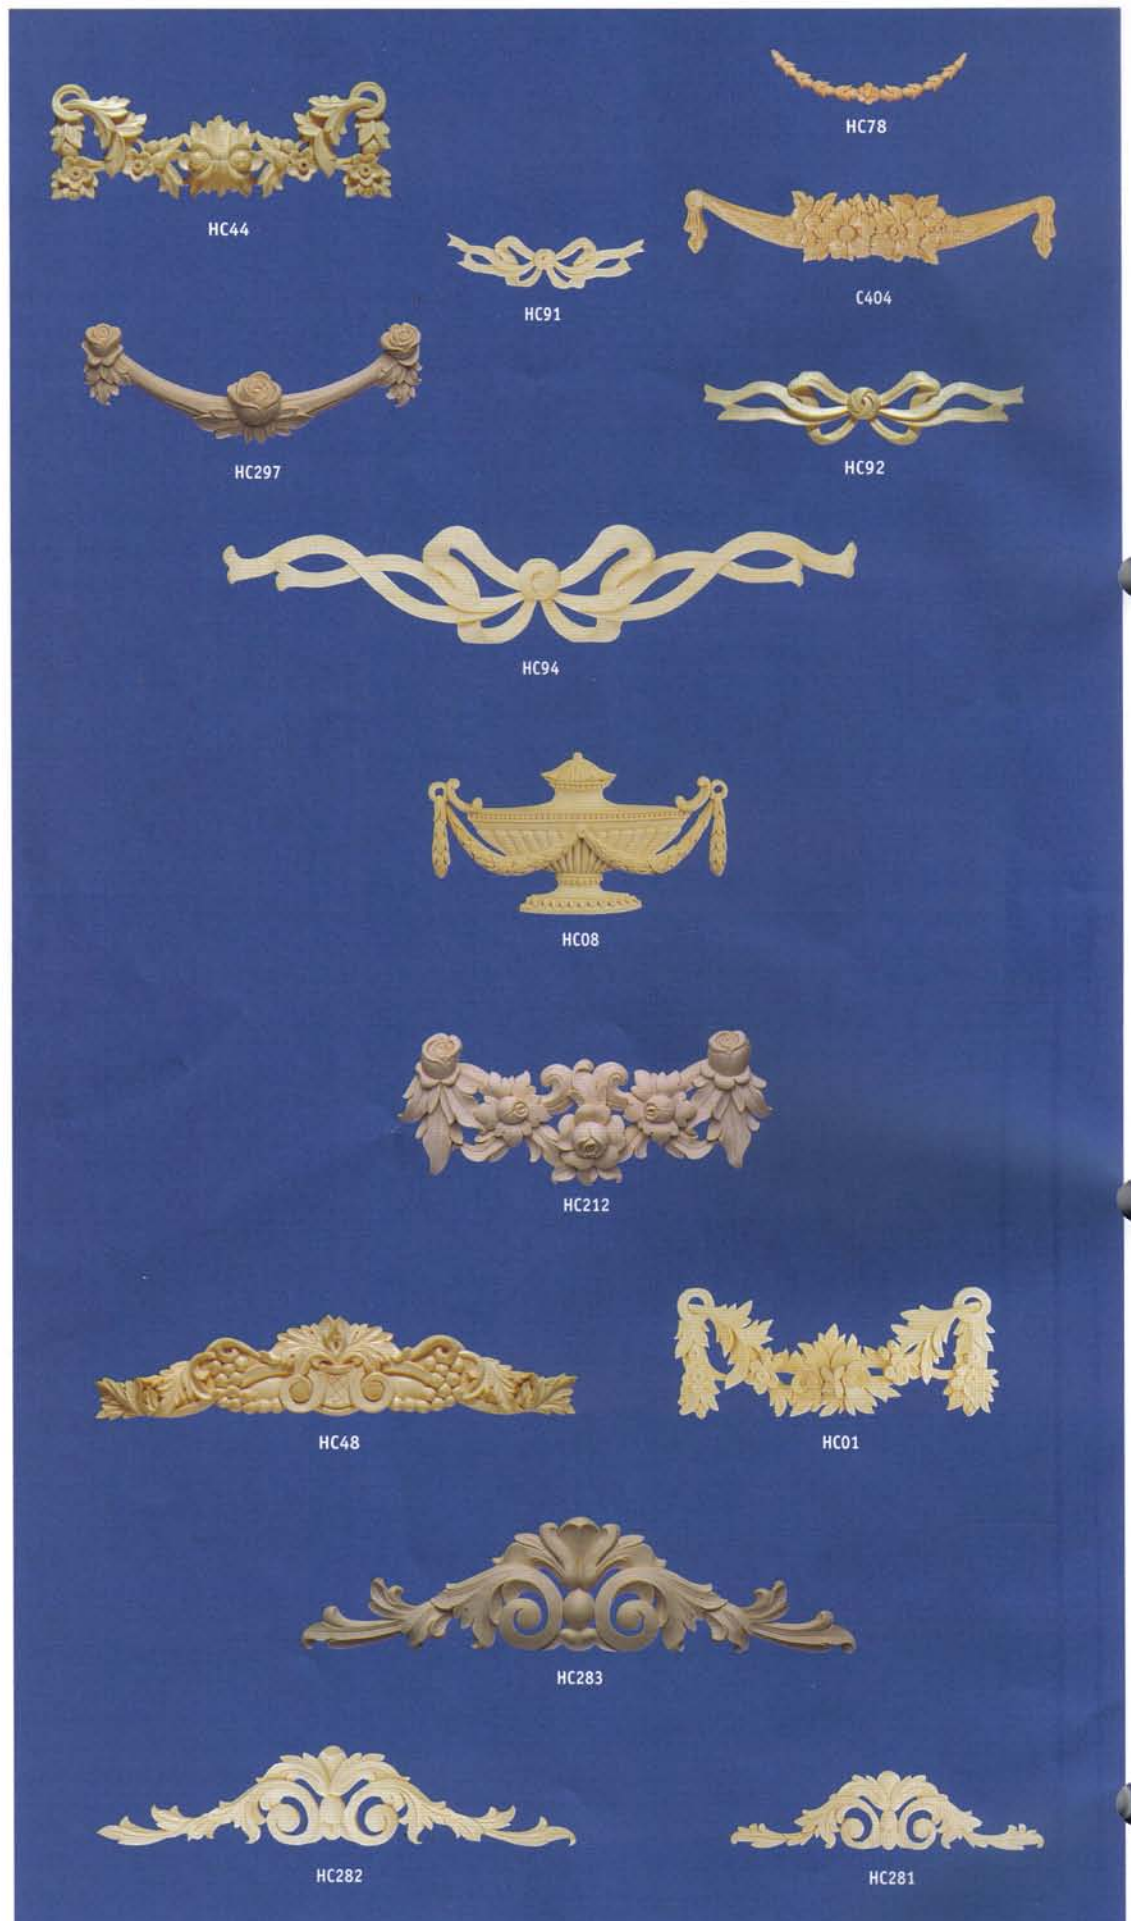

HAND CARVING (HC):
dimensions vary.

		<i>height x width x depth</i>
C40	Beech PF	122 x 90 x 50mm
C42	Beech PF	100 x 100 x 27mm
C43	Beech PF	69 x 72 x 19mm
C540	Beech PF	140 x 140 x 35mm
C542	Beech PF	200 x 210 x 50mm
C545	Beech PF	256 x 131 x 143mm
C546	Beech PF	321 x 90 x 96mm
C653	Beech PF	200 x 150 x 31mm
C656	Beech PF	264 x 84 x 73mm
C657	Beech PF	218 x 77 x 58mm
HC20	Lime HC	305 x 95 x 210mm
HC21	Lime HC	245 x 120 x 150mm
HC116	Pine HC	210 x 80 x 80mm
HC156	Lime HC	140 x 140 x 35mm
HC157	Lime HC	70 x 68 x 23mm
HC223	Lime HC	305 x 180 x 155mm
HC224	Lime HC	305 x 135 x 100mm
HC225	Lime HC	355 x 205 x 158mm
PU224	Polyresin	305 x 135 x 100mm